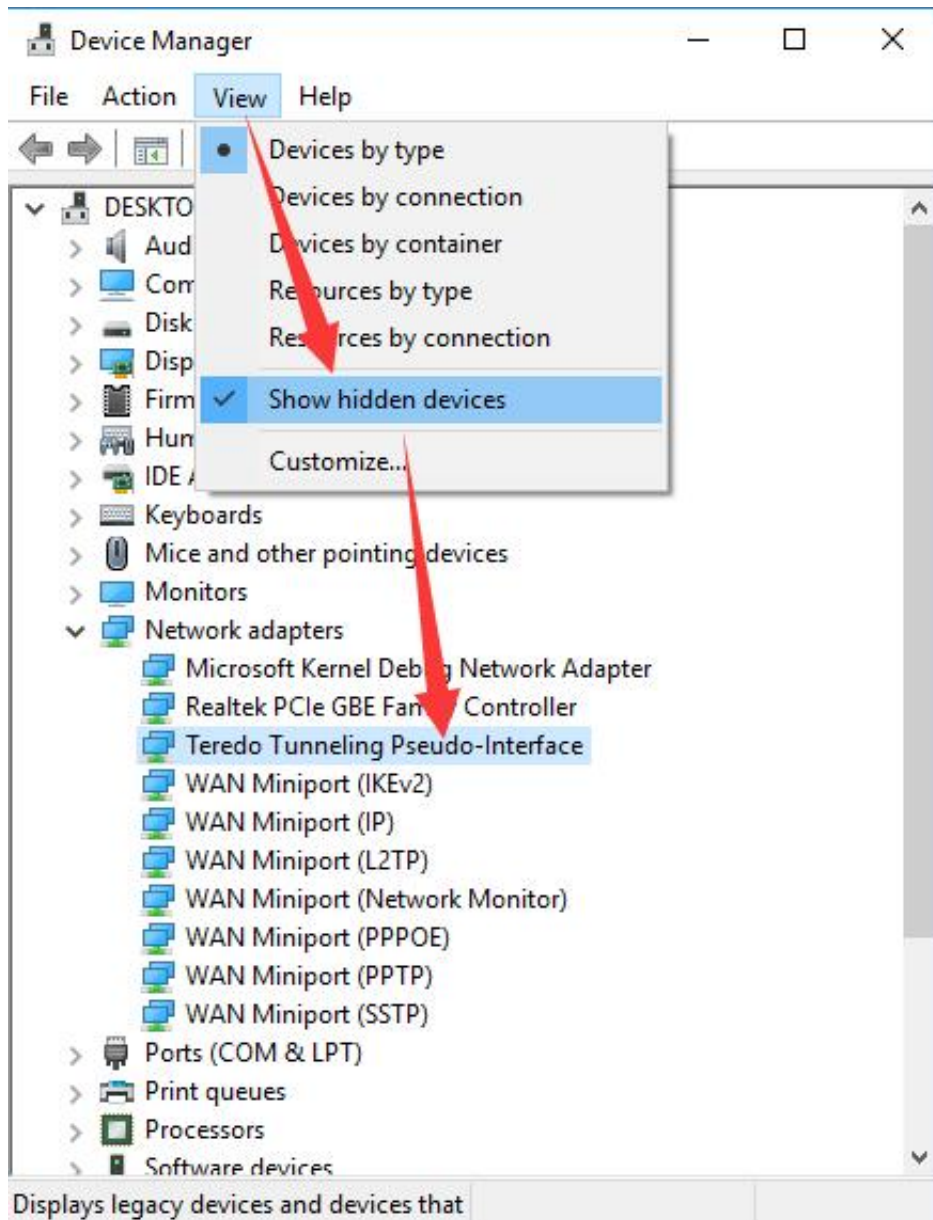

You need to [log in](#) before you can post comments.

Navigation

Registration

FAQ

[Hp Microsoft Teredo Tunneling Adapter Driver Download](#)

[Hp Microsoft Teredo Tunneling Adapter Driver Download](#)

File was found and ready to download!