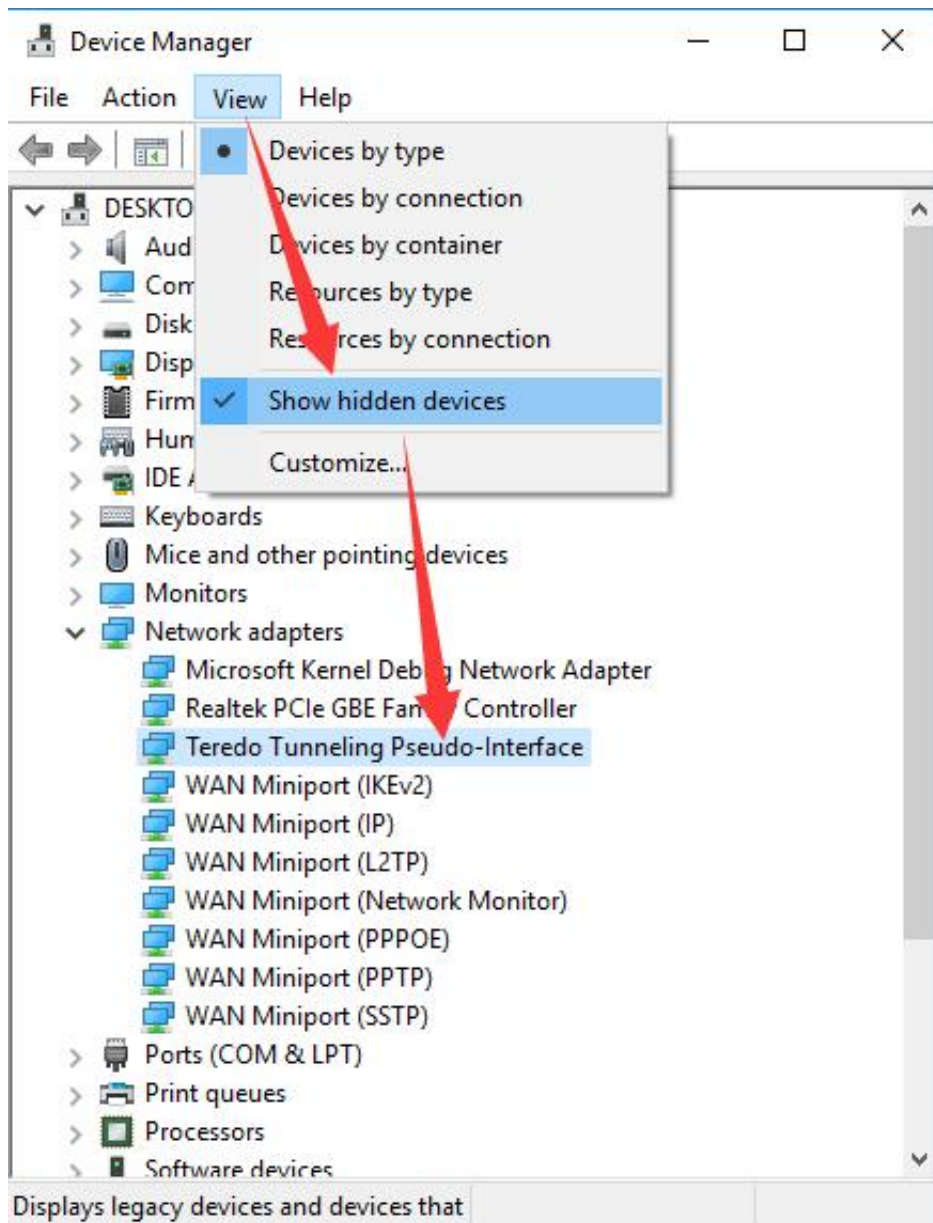

be suitable for your device With the different devices, they can have the same driver, it's because they all use the same chip manufacturer. [Lexmark X1100 Series Driver For Mac High Sierra](#)

[download ulaunchelf cd android cables](#)

microsoft teredo tunneling adapter driver download windows 7 64 bit

[Driver License Test In Albanian](#)

4) Click Next 5) Click Next again Then click Next one more time 6) Highlight Network adapters, and click Next to continue.. When every computer is only using IPv4 as a way of communication, they understand each other perfectly, so the network connection runs smoothly.. You may not have to try them all; just choose the one that fits your situation description and read on. [How To Transfer File Using Putty Serial Setting](#)

microsoft teredo tunneling adapter driver download windows 10 64 bit

[Outlook For Mac 2016 Default Calendar Email Address](#)